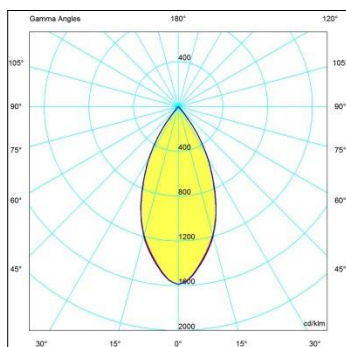

REY-S230 60° LED COB 20W (4000K)

Offset [m]	Cone width [m]	Illuminance [lx]
1.0	0.89	2413
2.0	1.78	604
3.0	2.66	269
4.0	3.55	155

REY-S230 60° LED COB 30W (4000K)

Offset [m]	Cone width [m]	Illuminance [lx]
1.0	0.89	4199
2.0	1.78	1050
3.0	2.66	467
4.0	3.55	263